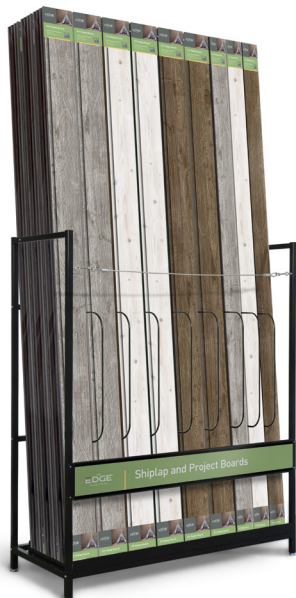

RUSTIC SHIPLAP AND TRIM

MEET THE RUSTIC COLLECTION

Rustic shiplap and trim boards are made from new lumber that features a rough surface that has been machined, factory-primed and painted to mimic the natural texture and patina of rustic wood.

- Great for interior accent walls, ceilings, columns and beams, chair rails, wainscoting, trim work, and do-it-yourself projects
- Easy to install
- Pre-finished with a rough sawn surface
- **SHIPLAP BOARDS** 1 x 6 x 6 ft & 1 x 6 x 8 ft lengths (packs of 6)
- **TRIM BOARDS** 1 x 4 x 8 ft lengths (packs of 4)

JOB PACK QUANTITIES AVAILABLE SPECIAL ORDER.

NOTE Color will vary from board to board and lot to lot due to natural characteristics of wood. It is recommended you purchase your entire job, plus a minimum of 10% overage to ensure most consistent color.