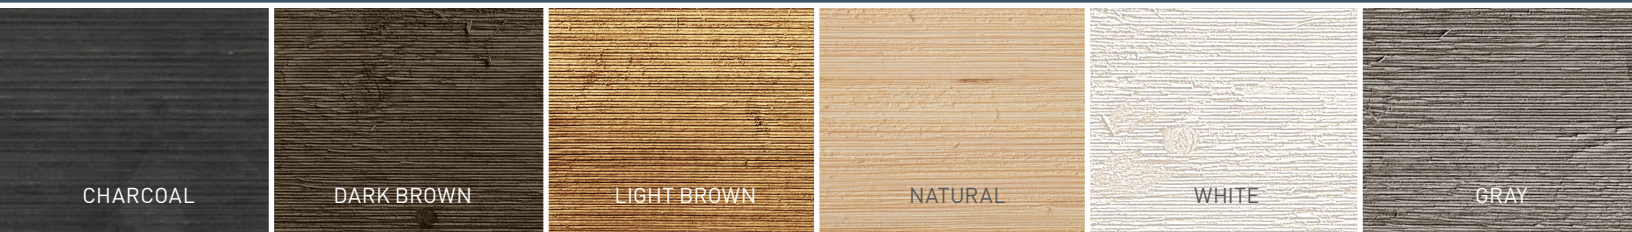

RUSTIC SHIPLAP AND TRIM

MEET THE RUSTIC COLLECTION

Rustic shiplap and trim boards are made from new lumber that features a rough surface that has been machined, factory-primed and painted to mimic the natural texture and patina of rustic wood.

- Great for interior accent walls, ceilings, columns and beams, chair rails, wainscoting, trim work, and do-it-yourself projects
- Easy to install
- Pre-finished with a rough sawn surface
- **SHIPLAP BOARDS** 1 x 6 x 6 ft & 1 x 6 x 8 ft lengths (packs of 6)
- **TRIM BOARDS** 1 x 4 x 8 ft lengths (packs of 4)