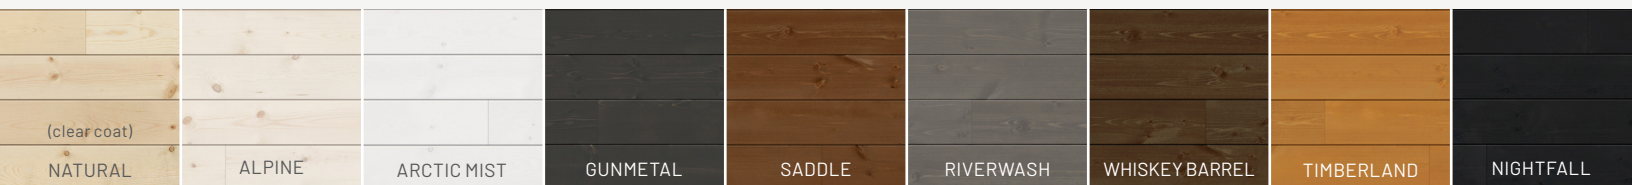

FINISH OPTIONS

MATCHING TRIMS: 1X4-1X8

VG HEMLOCK

- 1x6 widths in 6-20-ft. random lengths (odd/even)
- Nickel gap and v-groove (end-matched) and bevel patterns
- WUI compliant (nickel gap siding)
- Clear grade

VG HEMLOCK
NATURAL

NATIVE WOODS

- Nickel gap or WP4/V-groove pattern
- 1x6 12 ft. and 16 ft. lengths
- End-matched for fewer cuts and less waste
- For interior and covered exterior use

MATCHING TRIM: 1X4

SADDLE

FINISH OPTIONS

PREMIUM PROFILED PATTERN

- Manufactured to industry standards
- Wide range of profiles, sizes, and species
- Small, tight knots and beautiful grain for best appearance

TIMELESS SHIPLAP

- Interlocking pattern reduces exposed fasteners
- Prepainted and primed options available
- Finger-jointed and edge-glued for stability
- 1x6 and 1x8 widths
- For interior use only

FINISH OPTIONS

FARMHOUSE WHITE