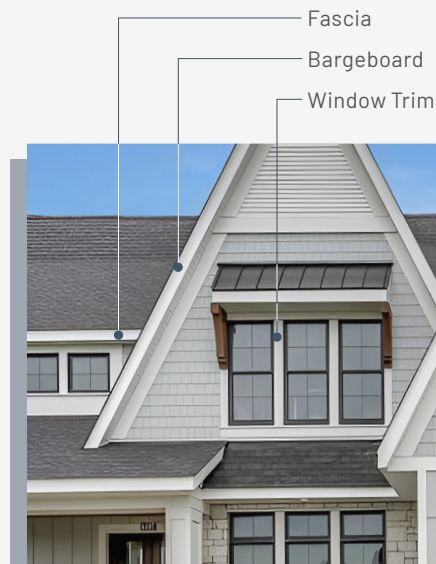

PRIMED SPF (SOLID SAWN)

- S1S2E (resawn or combed), C4S, or R1F1E
- XTP treated and primed option
- 1x2 through 1x8 and 2x2 through 2x12 with lengths up to 20 ft.
- 20-year limited warranty with XTP treatment (rot and termites)
- 15-year warranty against peeling, flaking and chalking
- 5-year warranty (peeling and flaking)