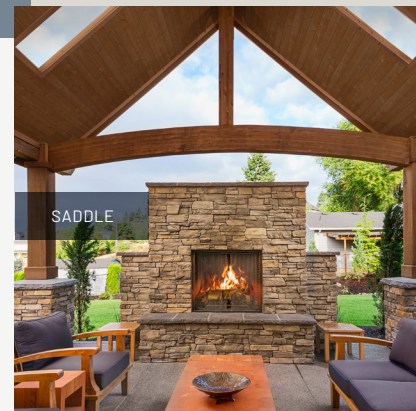

VG HEMLOCK

THERMALLY MODIFIED WOOD COLLECTION

- Naturally treated for exterior or interior use
- Sourced and manufactured in North America
- 20-year limited warranty (rot/decay)
- Natural wood finish or colorfully prepped
- 1x6/1x8 end-matched T&G patterns
- 12 ft. and 16 ft. lengths

FINISH OPTIONS

MATCHING TRIMS: 1X4-1X8

VG HEMLOCK

- 1x6 widths in 6-20-ft. random lengths (odd/even)
- Nickel gap and v-groove (end-matched) and bevel patterns
- WUI compliant (nickel gap siding)
- Clear grade

VG HEMLOCK
NATURAL

NATIVE WOODS

- Nickel gap or WP4/V-groove pattern
- 1x6 12 ft. and 16 ft. lengths
- End-matched for fewer cuts and less waste
- For interior and covered exterior use

MATCHING TRIM: 1X4